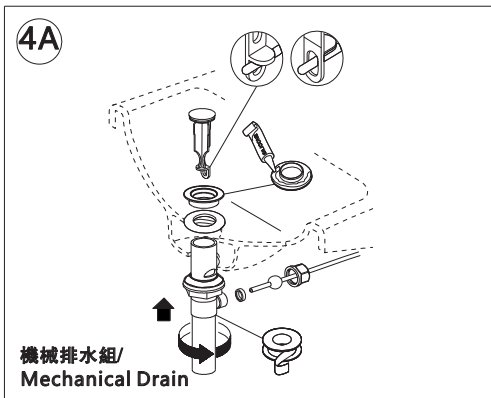

海延頓安裝說明書/Huntington Brass Installation Instructions

單把臉盆龍頭/Single Control Lavatory Faucet

推薦的工具/RECOMMENDED TOOLS

The model shown in the installation steps may differ from the one in box. However, the connection type and installation steps are the same. 安裝步驟中顯示的型號可能與盒子中的型號不同。但是，連接類型和安裝步驟是相同的。