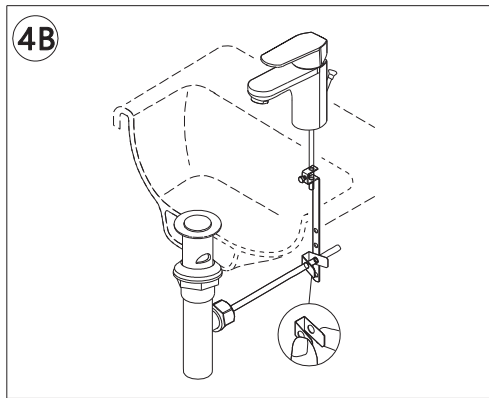

海延頓安裝說明書/Huntington Brass Installation Instructions

單把臉盆龍頭/Single Control Lavatory Faucet

推薦的工具/RECOMMENDED TOOLS

The model shown in the installation steps may differ from the one in box. However, the connection type and installation steps are the same. 安裝步驟中顯示的型號可能與盒子中的型號不同。但是，連接類型和安裝步驟是相同的。