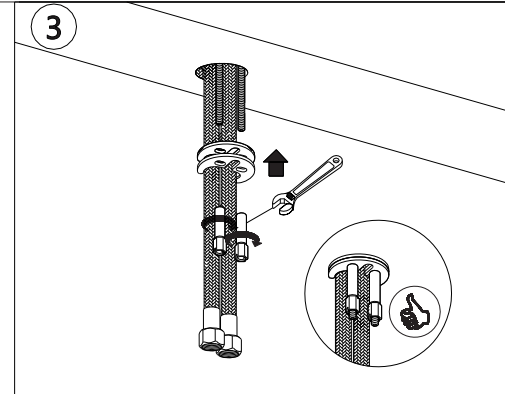

海延頓安裝說明書/Huntington Brass Installation Instructions

單把臉盆龍頭/Single Control Lavatory Faucet

推薦的工具/RECOMMENDED TOOLS

The model shown in the installation steps may differ from the one in box. However, the connection type and installation steps are the same. 安裝步驟中顯示的型號可能與盒子中的型號不同。但是，連接類型和安裝步驟是相同的。