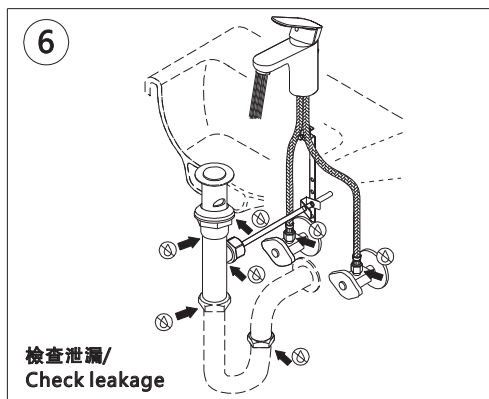

海延頓安裝說明書/Huntington Brass Installation Instructions

單把臉盆龍頭/Single Control Lavatory Faucet

推薦的工具/RECOMMENDED TOOLS

The model shown in the installation steps may differ from the one in box. However, the connection type and installation steps are the same. 安裝步驟中顯示的型號可能與盒子中的型號不同。但是，連接類型和安裝步驟是相同的。