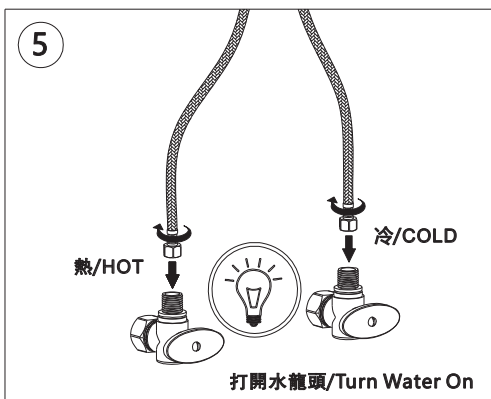

海延頓安裝說明書/Huntington Brass Installation Instructions

單把臉盆龍頭/Single Control Lavatory Faucet

推薦的工具/RECOMMENDED TOOLS

The model shown in the installation steps may differ from the one in box. However, the connection type and installation steps are the same. 安裝步驟中顯示的型號可能與盒子中的型號不同。但是，連接類型和安裝步驟是相同的。