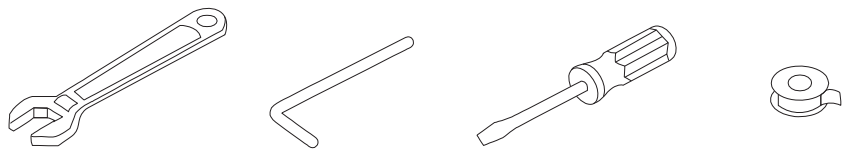

海延頓安裝說明書/Huntington Brass Installation Instructions

單把臉盆龍頭/Single Control Lavatory Faucet

推薦的工具/RECOMMENDED TOOLS

The model shown in the installation steps may differ from the one in box. However, the connection type and installation steps are the same. 安裝步驟中顯示的型號可能與盒子中的型號不同。但是，連接類型和安裝步驟是相同的。