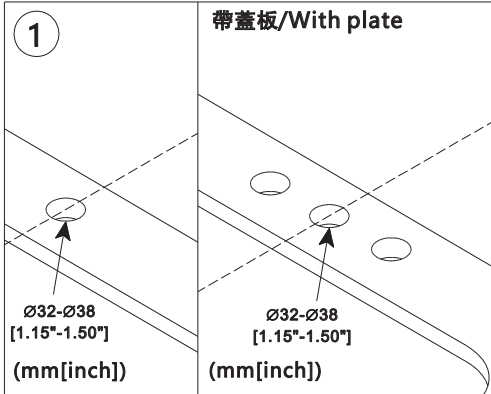

海延頓安裝說明書/Huntington Brass Installation Instructions

單把臉盆龍頭/Single Control Lavatory Faucet

推薦的工具/RECOMMENDED TOOLS

The model shown in the installation steps may differ from the one in box. However, the connection type and installation steps are the same. 安裝步驟中顯示的型號可能與盒子中的型號不同。但是，連接類型和安裝步驟是相同的。