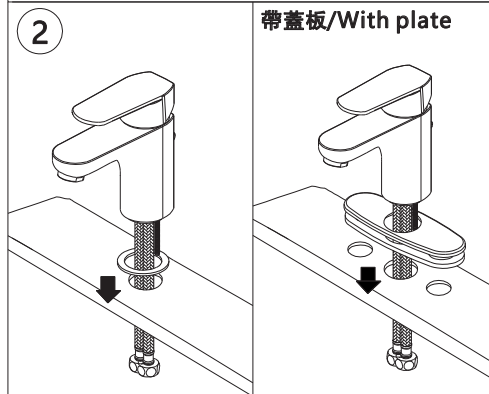

海延頓安裝說明書/Huntington Brass Installation Instructions

單把臉盆龍頭/Single Control Lavatory Faucet

推薦的工具/RECOMMENDED TOOLS

The model shown in the installation steps may differ from the one in box. However, the connection type and installation steps are the same. 安裝步驟中顯示的型號可能與盒子中的型號不同。但是，連接類型和安裝步驟是相同的。