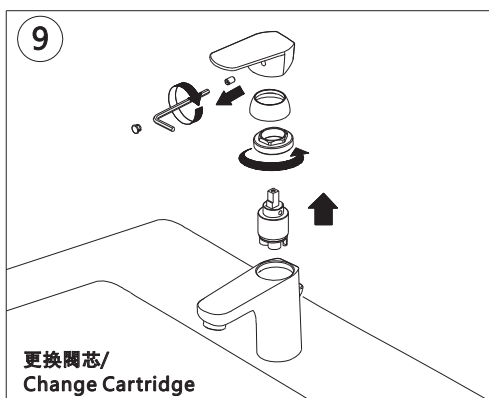

海延頓安裝說明書/Huntington Brass Installation Instructions

單把臉盆龍頭/Single Control Lavatory Faucet

推薦的工具/RECOMMENDED TOOLS

The model shown in the installation steps may differ from the one in box. However, the connection type and installation steps are the same. 安裝步驟中顯示的型號可能與盒子中的型號不同。但是，連接類型和安裝步驟是相同的。