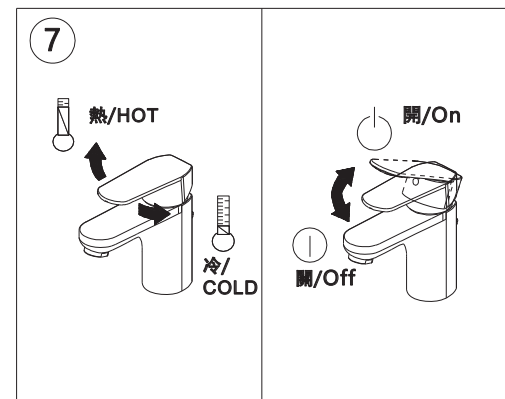

海延頓安裝說明書/Huntington Brass Installation Instructions

單把臉盆龍頭/Single Control Lavatory Faucet

推薦的工具/RECOMMENDED TOOLS

The model shown in the installation steps may differ from the one in box. However, the connection type and installation steps are the same. 安裝步驟中顯示的型號可能與盒子中的型號不同。但是，連接類型和安裝步驟是相同的。