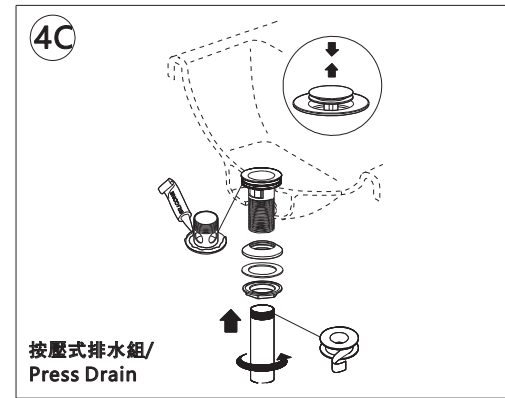

海延頓安裝說明書/Huntington Brass Installation Instructions

單把臉盆龍頭/Single Control Lavatory Faucet

推薦的工具/RECOMMENDED TOOLS

The model shown in the installation steps may differ from the one in box. However, the connection type and installation steps are the same. 安裝步驟中顯示的型號可能與盒子中的型號不同。但是，連接類型和安裝步驟是相同的。